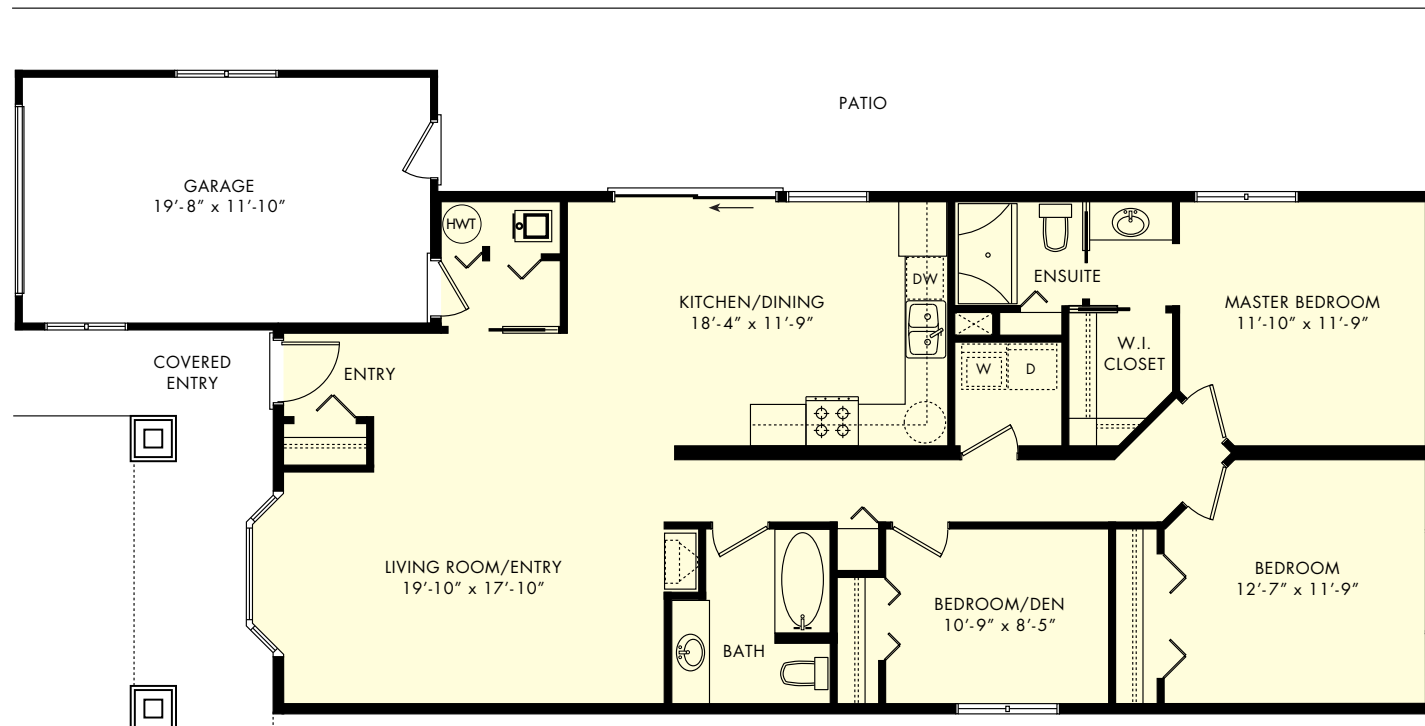

SAGE CREEK

MALLARD

2 Bedroom + Den
1,362 sq. ft.
Garage: 248 sq. ft.

Renderings are artist's impressions only and may include optional features. Sage Creek reserves the right to change specifications, designs, and prices without notice and without incurring obligation.