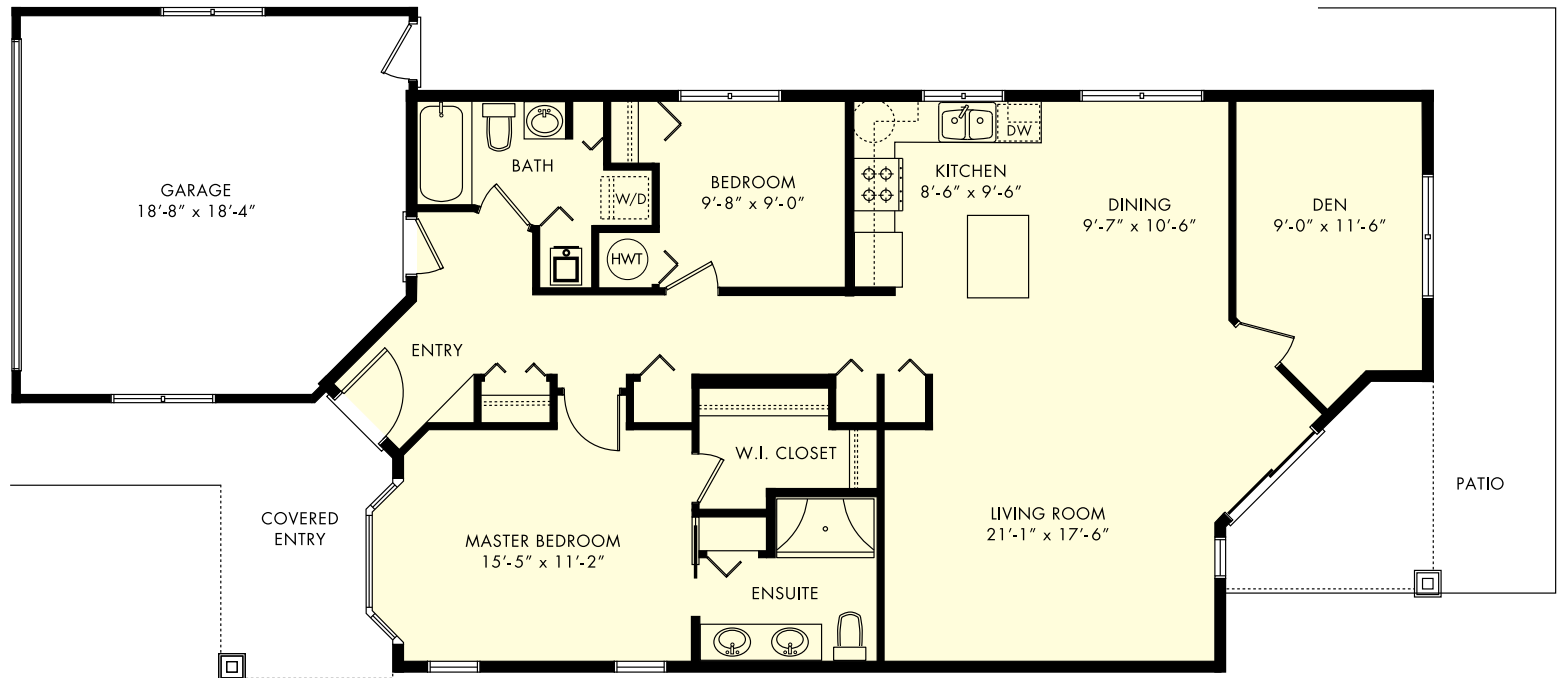

OSPREY

2 Bedroom + Den
1,301 sq. ft.
Garage: 350 sq. ft.

Renderings are artist's impressions only and may include optional features. Sage Creek reserves the right to change specifications, designs, and prices without notice and without incurring obligation.