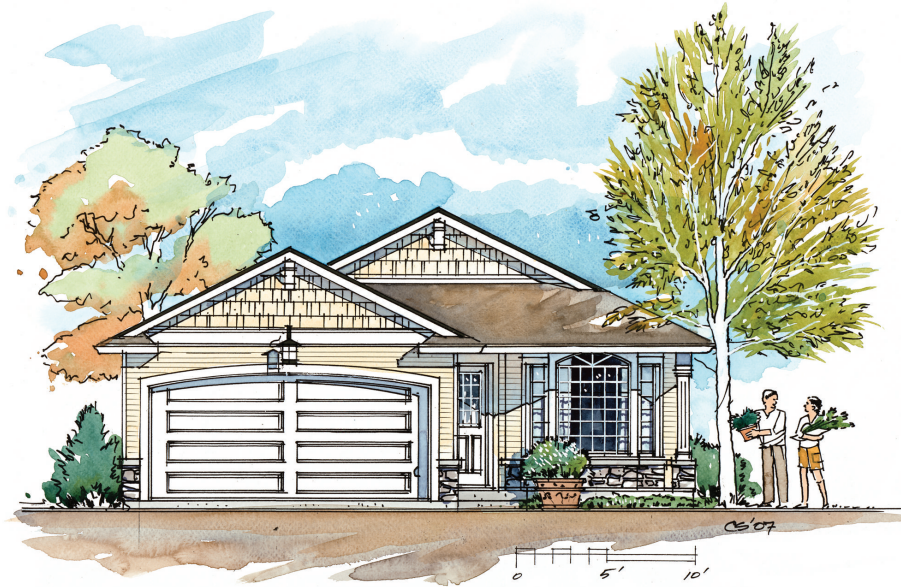

OSPREY

2 Bedroom + Den
1,301 sq. ft.
Garage: 350 sq. ft.

Renderings are artist's impressions only and may include optional features. Sage Creek reserves the right to change specifications, designs, and prices without notice and without incurring obligation.