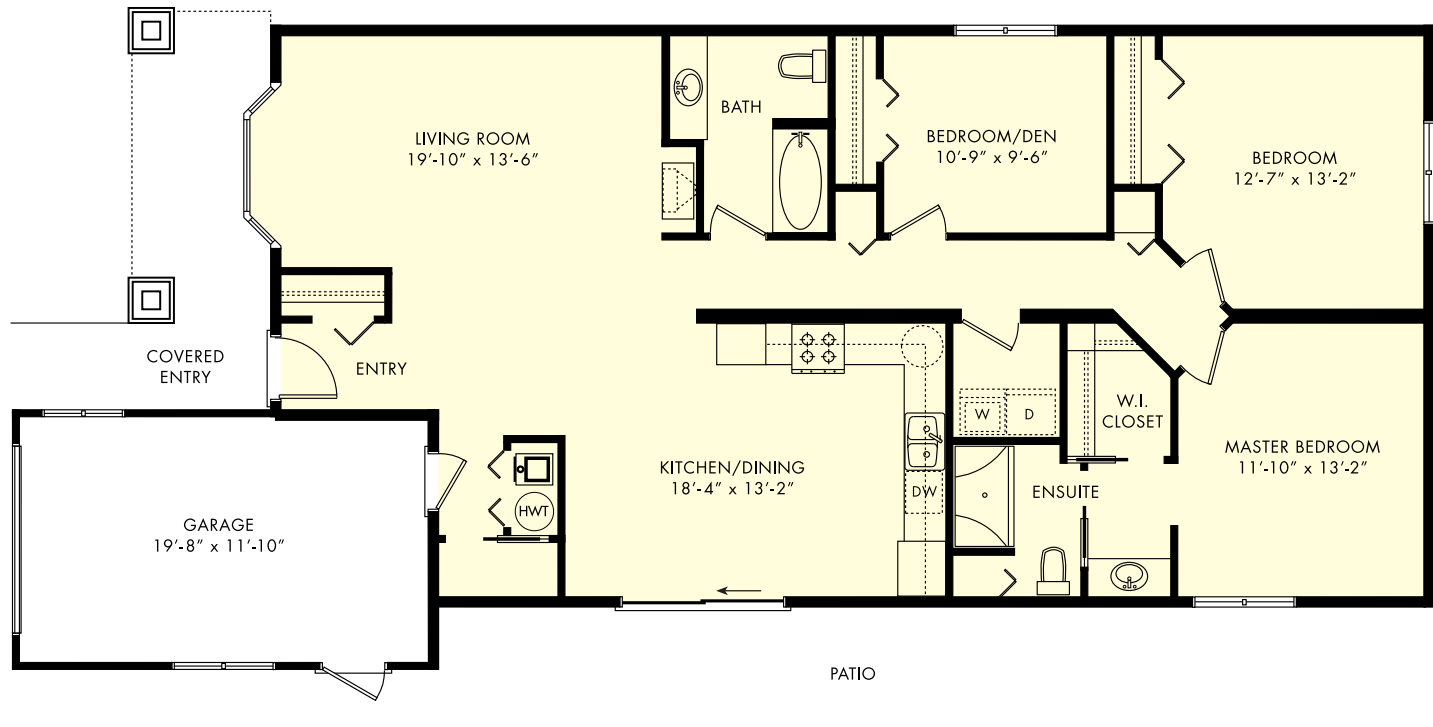

SAGE CREEK

PEREGRINE

2 Bedroom + Den

1,500 sq. ft.

Garage area 256 sq. ft.

Renderings are artist's impressions only and may include optional features. Sage Creek reserves the right to change specifications, designs, and prices without notice and without incurring obligation.